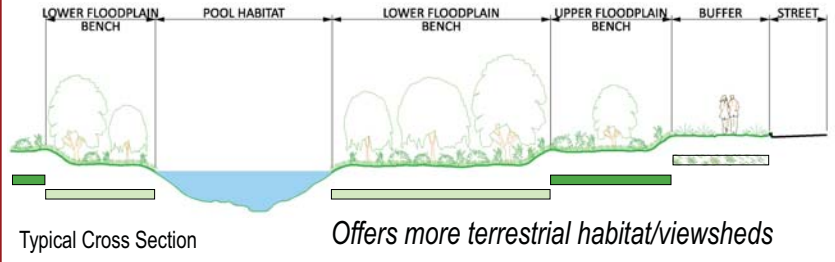

## Alternative 1

**HABITAT KEY**

- Buffer
- Upper Bench/  
Floodplain Bench
- Lower Bench
- Stream/Pool

0 50 100 200 300 Feet