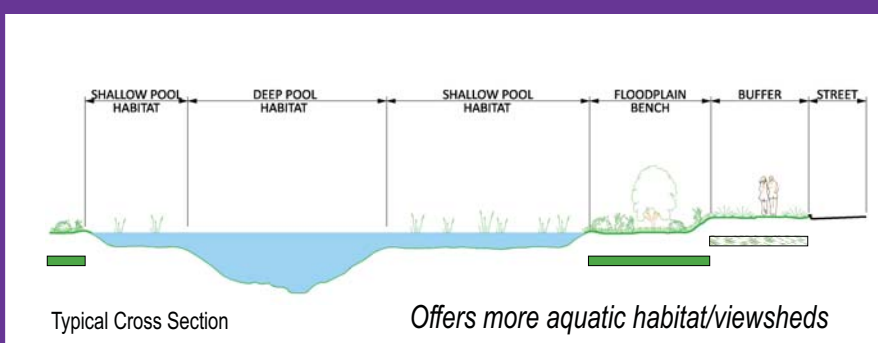

## Alternative 1

**HABITAT KEY**

- Buffer
- Upper Bench/  
Floodplain Bench
- Lower Bench
- Stream/Pool

0 50 100 200 300 Feet